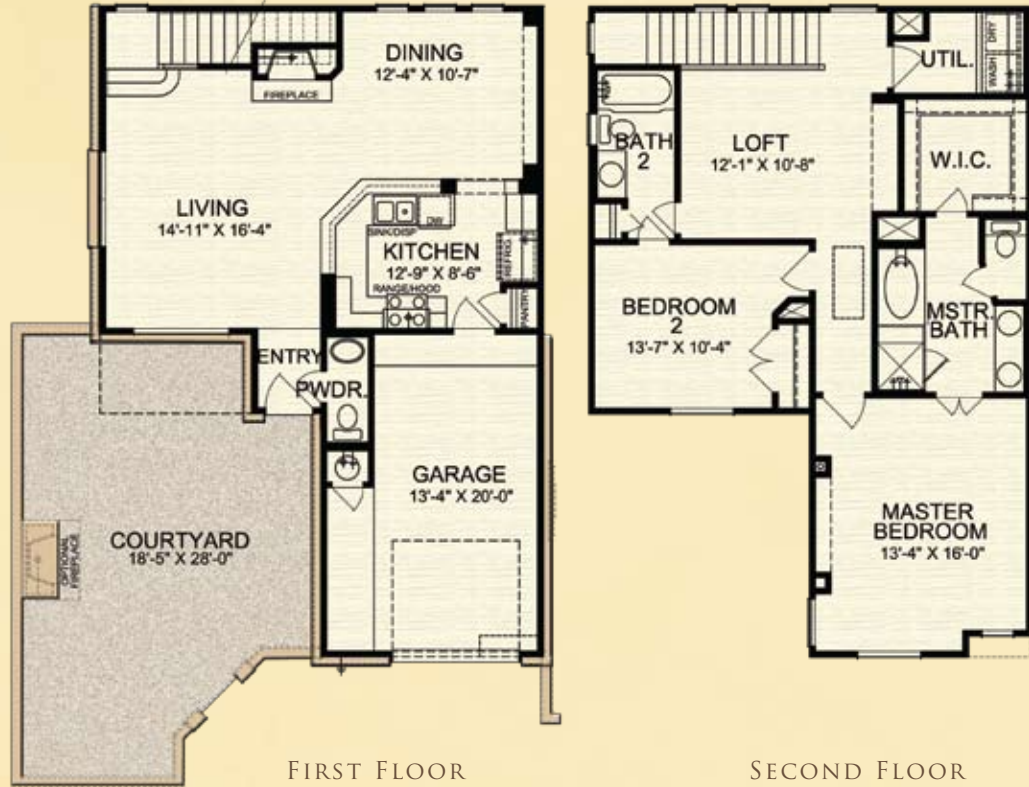

INTRODUCING

Casa Verona

Casa Verona

PLAN NO. 1515

2 STORY

2 BEDROOMS

2.5 BATHS

MEDIA LOFT

1.5 CAR GARAGE

ATTACHED

FIRST FLOOR

SECOND FLOOR

Bella Vita

LEFT SIDE OF
ELEVATION PICTURED,
COURTYARD NOT PICTURED

FOR MORE INFORMATION CALL 512-312-2322

©2006, GMA PROPERTY DEVELOPMENT, LLC